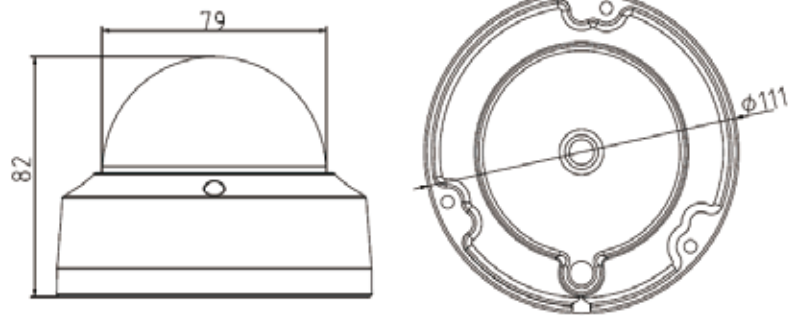

Dimensions:

Platinum 2.1MP Network Dome Camera

CMIP7422N-28M

CAMERA	
Image Sensor	1/2.8" Progressive Scan CMOS
Min. Illumination	0.01Lux @ (F1.2, AGC ON), 0 Lux with IR
Shutter Speed	1/3 s to 1/10,000 s
Lens	2.8mm
Lens Mount	M12
Day & Night	IR cut filter with auto switch
DNR	3D DNR
Wide Dynamic Range	Digital WDR
Swivel and Tilt	Swivel: -90° ~ 90° , Tilt: 0° ~ 75°
Compression Standard	
Video Compression	H.264 / MJPEG
H.264 Type	Main Profile
Video Bit Rate	32 Kbps ~ 8 Mbps
Dual streams	Support
Image	
Max. Resolution	1920 × 1080
Frame Rate	60Hz: 30fps (1920 × 1080), 30fps (1280 × 960), 30fps (1280 × 720) 50Hz: 25fps (1920 × 1080), 25fps (1280 × 960), 25fps (1280 × 720)
Image Setting	Rotate Mode, Saturation, Brightness, Contrast, Sharpness adjustable by client software or web browser
BLC	Support, zone configurable
ROI Codec	Support
Network	
Network Storage	NAS (Support NFS, SMB/CIFS),
Alarm Trigger	Motion detection, Tampering alarm, Network disconnect, IP address conflict, Storage exception
Protocols	TCP/IP, UDP, ICMP, HTTP, HTTPS, FTP, DHCP, DNS, DDNS, RTP, RTSP, RTCP, PPPoE, NTP, UPnP, SMTP, SNMP, IGMP, 802.1X, QoS, IPv6, Bonjour
General	One-key reset, Flash-prevention, dual stream, mirror, password protection, privacy mask, watermark, IP address filtering, Anonymous access
Standard	ONVIF (PROFILE S, PROFILE G), PSIA, CGI, ISAPI
Interface	
Communication Interface	1 RJ45 10M/100M Ethernet port
On-board storage	Built-in Micro SD/SDHC/SDXC slot, up to 128GB
Reset	Yes
General	
Working Temperature / Humidity	-22 °F ~ 140 °F (-30 °C ~ 60 °C) Humidity 95% or less (non-condensing)
Power Supply	DC12V ±10%, PoE (802.3af)
Power Consumption	Max. 5W
IR Range	Approx. 70ft
Weather Proof Ratings	IP66
Impact Protection	IK08
Dimensions	Φ4.4" × 3.2" (Φ111 × 82.0mm)
Weight	1.1 lbs (500g)